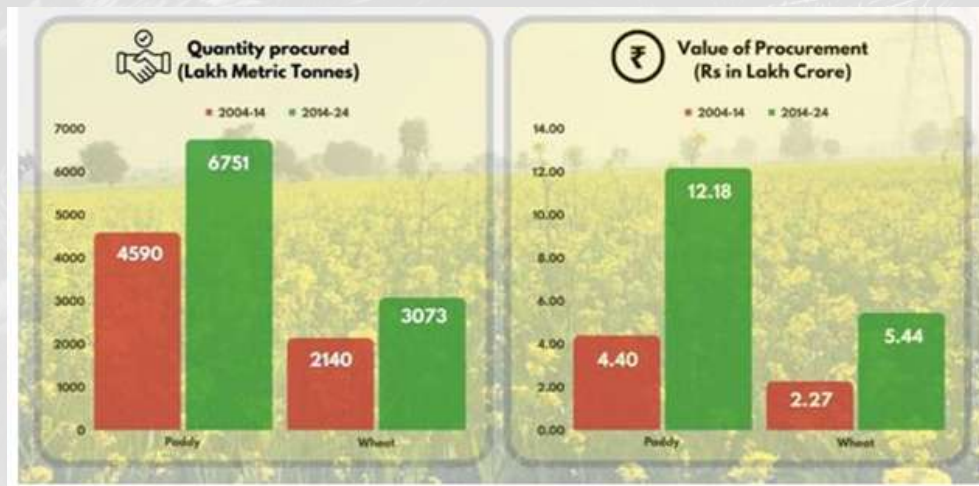

4 Minimum Support Price (MSP)

(Source: *PIB*)

Minimum Support Price (MSP) is a mechanism through which the government supports farmers by purchasing their crops at a pre-determined price. This assured price encourages farmers to invest in quality seeds and technology without fear of distress sales.