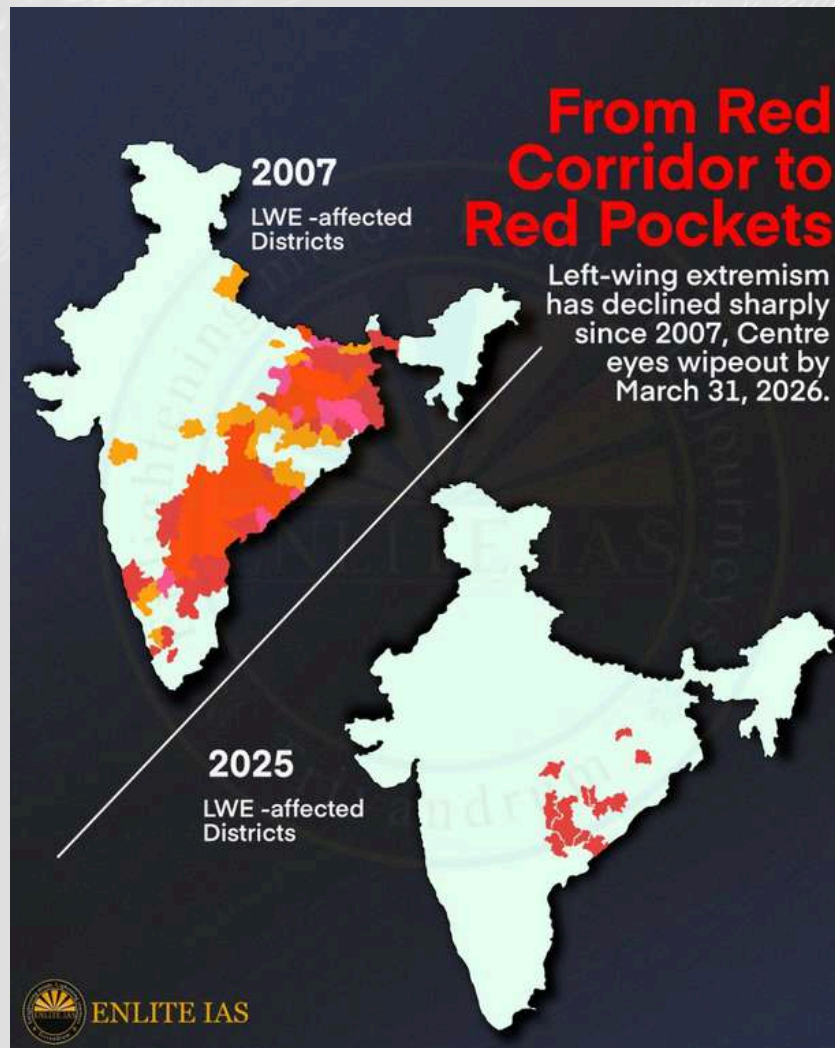

DATE: 21 FEBRUARY 2026

1 Aditya L1 (Source: *The Hindu*)

Aditya L1 is the first space-based observatory-class solar mission launched by ISRO.

- The spacecraft is placed in a halo orbit around the Lagrangian point 1 (L1) of the Sun-Earth system.
- From the L1 point satellites have the major advantage of continuously viewing the Sun without any occultation/ eclipse.
- Spacecraft carries seven payloads to observe the photosphere, chromosphere, and the outermost layers of the Sun (the corona) using electromagnetic and particle detectors.
- Mission will help in understanding the Coronal Heating and Solar Wind Acceleration.

What you need to know about Sun?

- Sun is the nearest star and the largest object in the solar system.
- Estimated age of sun is about 4.5 billion years.
- It is composed of hydrogen and helium gases.
- The constant flow of particles from the sun is known as solar wind and are mostly composed of high energy protons.

DATE: 21 FEBRUARY 2026

Layers of Sun

2 Red Corridor (Source: *The Indian Express*)

Red corridor is the area affected with Left Wing Extremism(LWE). It includes states such as Chhattisgarh, Jharkhand, Odisha, Maharashtra, Kerala, West Bengal, Madhya Pradesh, and parts of Andhra Pradesh and Telangana.

What is LWE?

- The Left Wing Extremism (LWE) or Naxal insurgency in India originated in a 1967 uprising in Naxalbari, West Bengal by the Communist Party of India (Marxist).
- The Naxals strongly believe that the solution to social and economic discrimination is to overthrow the existing political system.