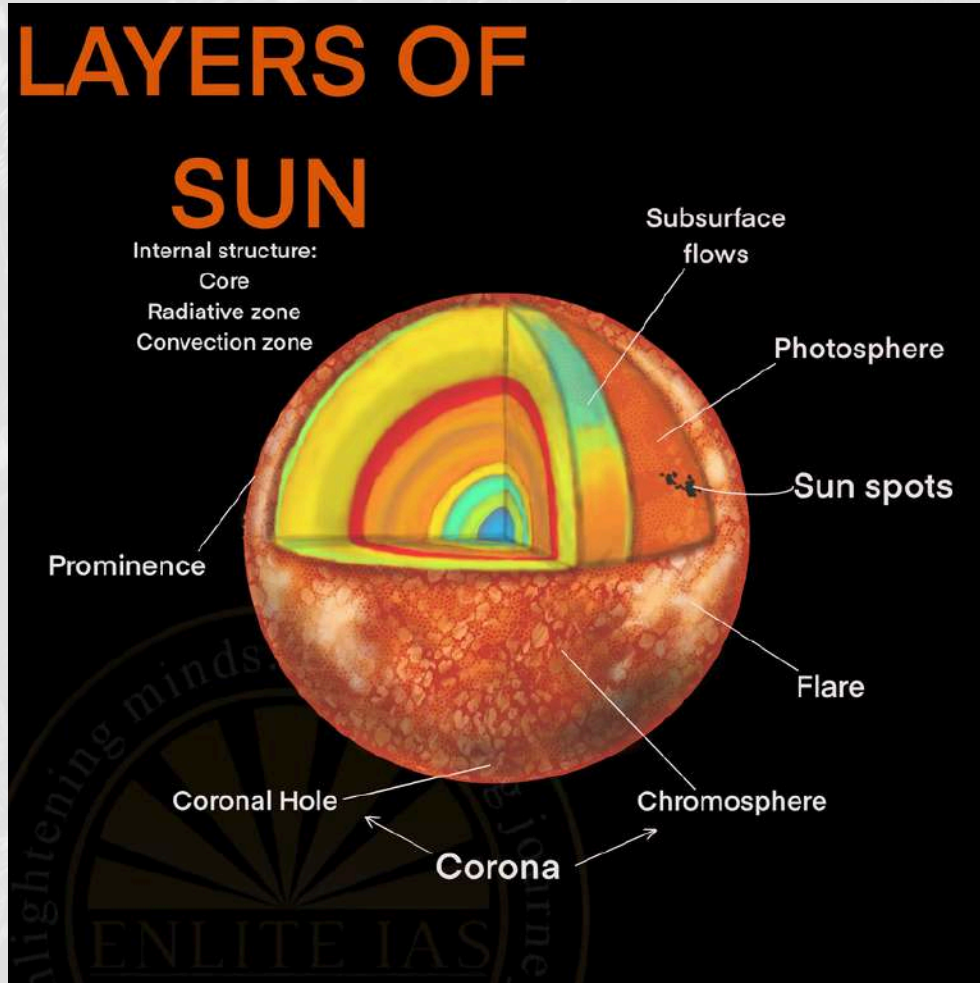

DATE: 21 FEBRUARY 2026

1 Aditya L1 (Source: *The Hindu*)

Aditya L1 is the first space-based observatory-class solar mission launched by ISRO.

- The spacecraft is placed in a halo orbit around the Lagrangian point 1 (L1) of the Sun-Earth system.
- From the L1 point satellites have the major advantage of continuously viewing the Sun without any occultation/ eclipse.
- Spacecraft carries seven payloads to observe the photosphere, chromosphere, and the outermost layers of the Sun (the corona) using electromagnetic and particle detectors.
- Mission will help in understanding the Coronal Heating and Solar Wind Acceleration.

What you need to know about Sun?

- Sun is the nearest star and the largest object in the solar system.
- Estimated age of sun is about 4.5 billion years.
- It is composed of hydrogen and helium gases.
- The constant flow of particles from the sun is known as solar wind and are mostly composed of high energy protons.

DATE: 21 FEBRUARY 2026

Layers of Sun

2 Red Corridor (Source: *The Indian Express*)

Red corridor is the area affected with Left Wing Extremism(LWE). It includes states such as Chhattisgarh, Jharkhand, Odisha, Maharashtra, Kerala, West Bengal, Madhya Pradesh, and parts of Andhra Pradesh and Telangana.